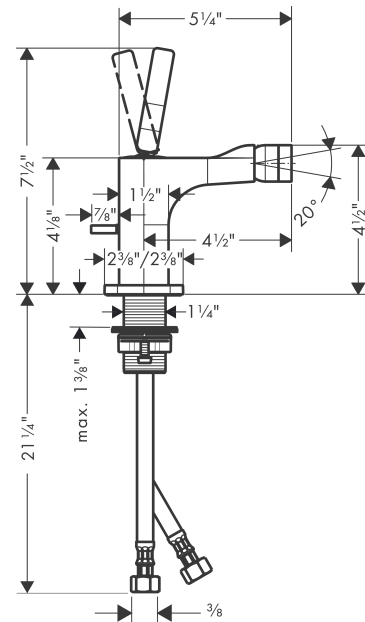

**AXOR Citterio E  
Single-Hole Bidet Faucet**

Finishes : Part no. : **36120001**

**Features**

- Spout height: 115 mm
- Pivoting aerator
- Flow: 1.5 GPM (5.7 L/Min)
- Ceramic cartridge
- Includes pop-up drain

**Item details**

List Price \$ 1,058.00

**Compliance**

**Product image**

**Scale drawing**

**AXOR Citterio E**  
**Single-Hole Bidet Faucet**

Finishes : Part no. : **36120001**

**Exploded drawing**

### Single-Hole Bidet Faucet

Finishes : Part no. : **36120001**

#### Spare parts list

Year of production: >03/15

Pos.		Part no.	Price	PU
1	escutcheon	92188000	-	1
2	O-ring 30x1,5	98433000	-	1
3	handle	92189000	-	1
4	hollow set screw M6x6	97660000	-	1
5	nut	95667000	-	1
6	cartridge, assy	96339000	-	1
7	O-ring 21,95x1,78	95169000	-	1
8	diverter knob	92197000	-	1
9	ball joint	96050000	-	1
10	aerator M24x1 (7 l/min)	94005000	-	1
11	escutcheon	92190000	-	1
12	fixing set (Ø 32)	13961000	-	1
13	lever collar	97548000	-	1
14	connection hose 23½" M8x0,75 3/8"	98600001	-	1
a	fixation extension 35 mm	13898000	-	1