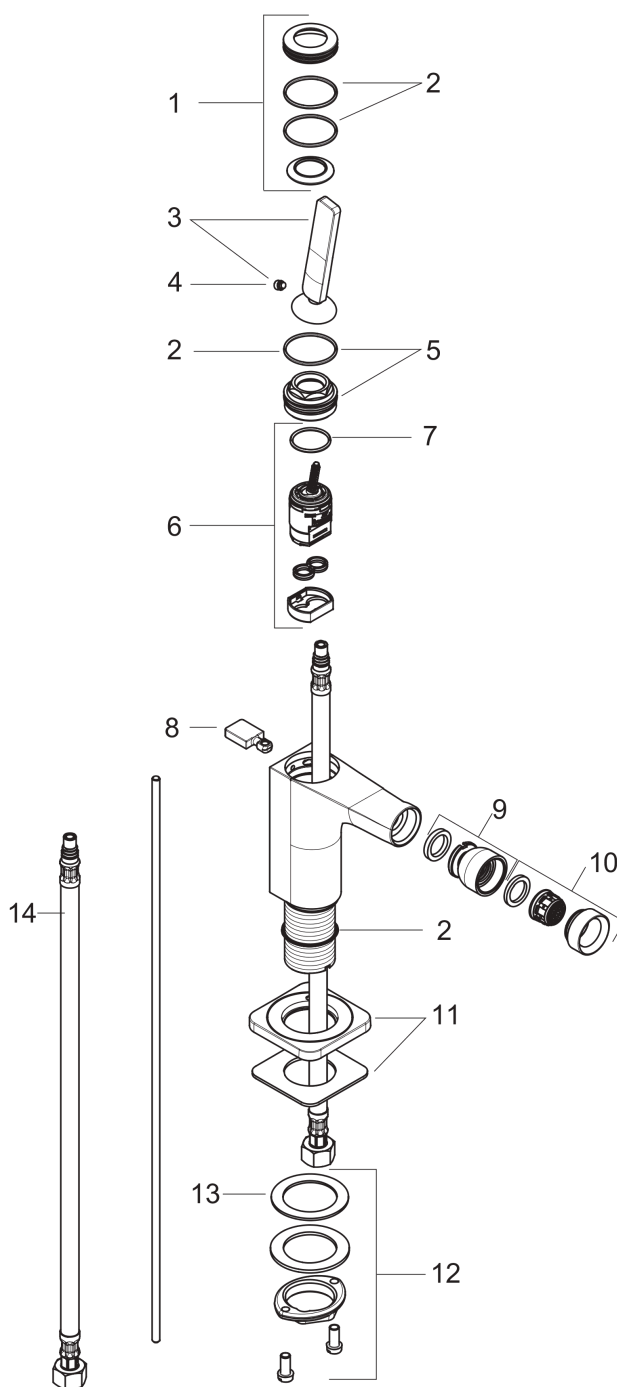

AXOR Citterio E
Single-Hole Bidet Faucet

Finishes : Part no. : **36120001**

Exploded drawing

Year of production: >03/15

AXOR Citterio E

Single-Hole Bidet Faucet

Finishes : Part no. : **36120001**

Spare parts list

Year of production: >03/15

Pos.		Part no.	Price	PU
1	escutcheon	92188000	-	1
2	O-ring 30x1,5	98433000	-	1
3	handle	92189000	-	1
4	hollow set screw M6x6	97660000	-	1
5	nut	95667000	-	1
6	cartridge, assy	96339000	-	1
7	O-ring 21,95x1,78	95169000	-	1
8	diverter knob	92197000	-	1
9	ball joint	96050000	-	1
10	aerator M24x1 (7 l/min)	94005000	-	1
11	escutcheon	92190000	-	1
12	fixing set (Ø 32)	13961000	-	1
13	lever collar	97548000	-	1
14	connection hose 23½" M8x0,75 3/8"	98600001	-	1
a	fixation extension 35 mm	13898000	-	1